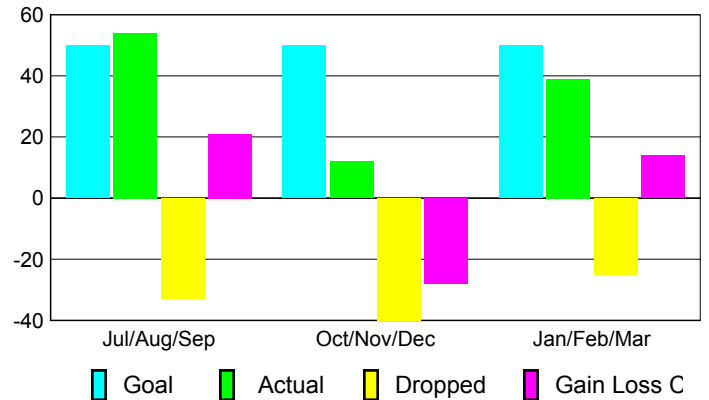

Membership Results 2009-2010

Goal, New, Dropped, Gain/Loss