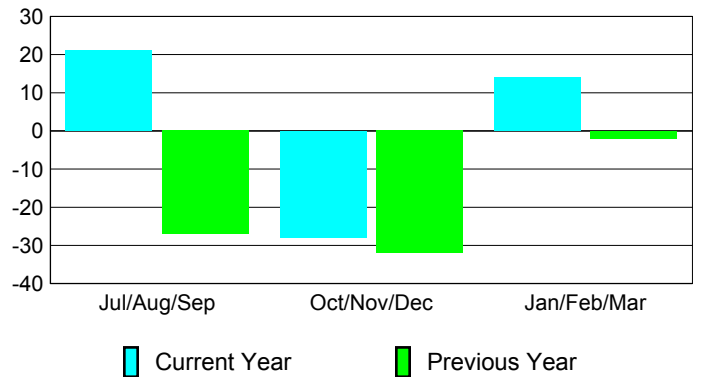

Membership Results
2009-2010

Membership
2008-2009

Month	Net Memb	Actual New	Actual Dropped	Gain/Loss of	Gain/Loss of
	Goal	Memb	Memb	Memb	Memb
Jul/Aug/Sep	50	54	-33	21	-27
Oct/Nov/Dec	50	12	-40	-28	-32
Jan/Feb/Mar	50	39	-25	14	-2
Totals	150	105	-98	7	-61

Membership Results 2009-2010

Goal, New, Dropped, Gain/Loss

Comparison of Membership Gain/Loss

Current Year Compared to the Previous Year

Gender Comparison 2009-2010